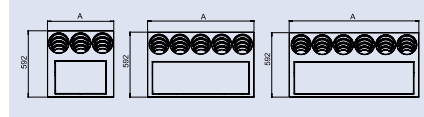

Dimensions

Diffusers

All dimensions in mm. Drawings not a scale.